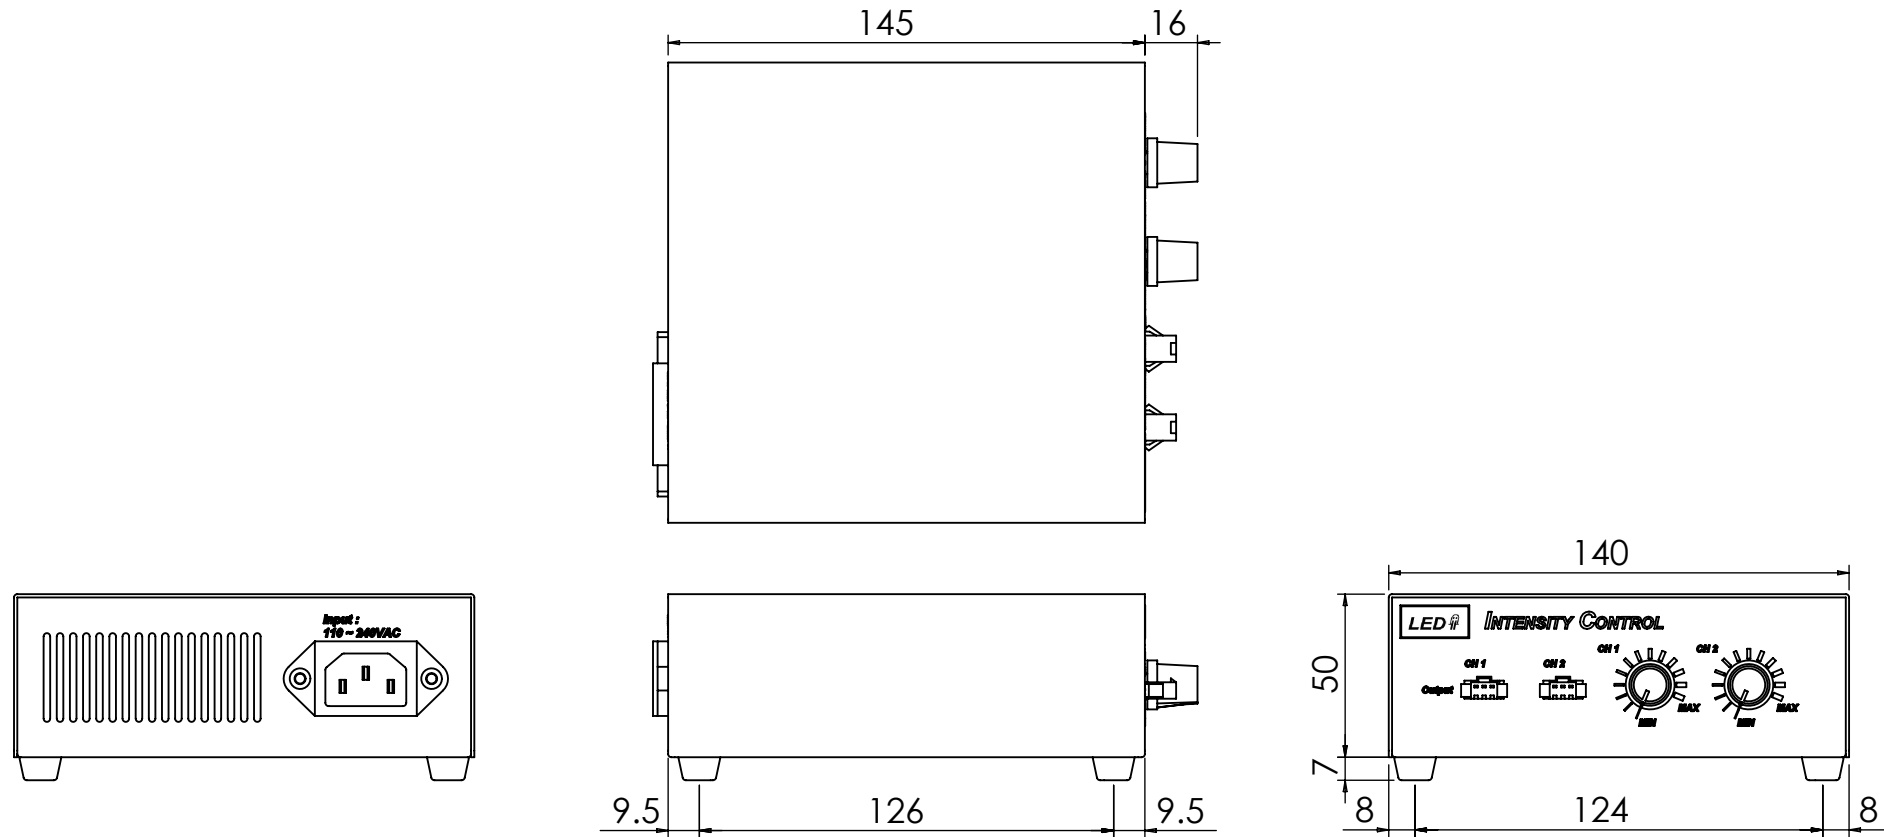

Model	PSA-2-12V/25W	PSA-2-24V/25W	PSA-2-12V/24V/25W	PSA-2-24V/60W	PSA-2-12V/24V/60W
Description	Analog Dual Control				
Input Power Supply	AC100~240V				
Output	12V/25W	24V/25W	12V/24V/25W	24V/60W	12V/24V/60W
Output Connector	SMP-02V X 2		SMP-03V X 2		
Material	Metal				

Third Angle Projection Units: mm

LED  LED Illumination (M) Sdn Bhd

PSA-2 Series